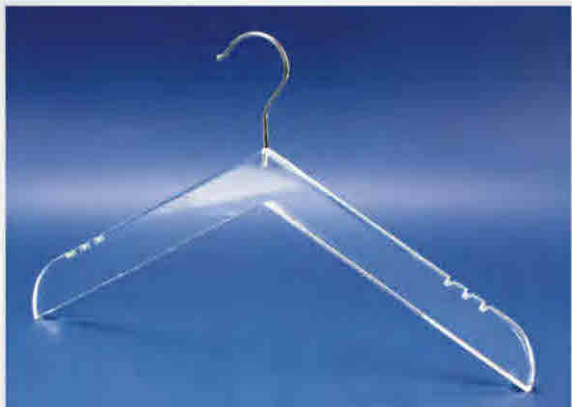

ACRYLIC HANGER

Ref: PMMA03
Shoulder: 10mm
Width: 440mm

Ref: PMMA04
Shoulder: 10mm
Width: 330mm

Ref: PMMA05
Shoulder: 10mm
Width: 390mm

Ref: PMMA06
Shoulder: 15mm
Width: 330mm

Ref: PMMA07
Shoulder: 10mm
Width: 335mm

Ref: PMMA08
Shoulder: 10mm
Width: 380mm

Ref: PMMA09
Shoulder: 10mm
Width: 380mm

Ref: PMMA10
Shoulder: 15mm
Width: 330mm

Ref: PMMA12
Shoulder: 15mm
Width: 330mm

Ref: PMMA11
Shoulder: 35mm
Width: 400mm

Ref: PMMA14
Shoulder: 15mm
Width: 300mm