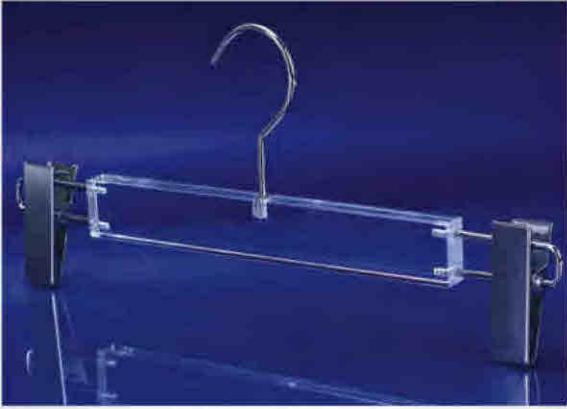

ACRYLIC HANGER

Ref: PMMA03
Shoulder: 10mm
Width: 440mm

Ref: PMMA04
Shoulder: 10mm
Width: 330mm

Ref: PMMA05
Shoulder: 10mm
Width: 390mm

Ref: PMMA06
Shoulder: 15mm
Width: 330mm

Ref: PMMA07
Shoulder: 10mm
Width: 335mm

Ref: PMMA08
Shoulder: 10mm
Width: 380mm

Ref: PMMA09
Shoulder: 10mm
Width: 380mm

Ref: PMMA10
Shoulder: 15mm
Width: 330mm

Ref: PMMA12
Shoulder: 15mm
Width: 330mm

Ref: PMMA11
Shoulder: 35mm
Width: 400mm

Ref: PMMA14
Shoulder: 15mm
Width: 300mm

Ref: PMMA13
Shoulder: 30mm
Width: 380mm

Ref: PMMA01
Shoulder: 20mm
Width: 375mm

Ref: PMMA02
Shoulder: 10mm
Width: 440mm