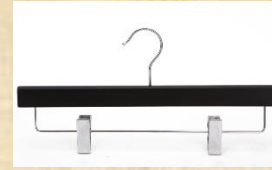

Size:17 "

Maple wood hanger top with notches & antislip
(43CM long,thickness:1.2CM)

Color: Glossy Black

Bright chrome hook

Style #TW17MW

Size:17 "

Maple wood hanger top with notches & antislip
(43CM long,thickness:1.2CM)

Color: Matte White

Bright chrome hook

Style #TW17GW

Size:17 "

Maple wood hanger top with notches & antislip
(43CM long,thickness:1.2CM)

Color: Glossy White

Bright chrome hook

Style #TW17N

Size:17 "

Beech wood hanger top with notches & antislip
(43CM long,thickness:1.2CM)

Color: Natural

Bright chrome hook

Style #BW14MB

14" Bottom

Maple wood hanger Size:35CM long, thickness:1.4CM
Bright Chrome hook /Bright Chrome clip

Color: Matte Black

Style #BW14GB

14" Bottom

Lotus wooden hanger Size:35CM long, thickness:1.4CM
Bright Chrome hook Bright Chrome clip

Color: Glossy Black

Style #BW14MW

14" Bottom

Lotus wooden hanger Size:35CM long, thickness:1.4CM
Bright Chrome hook Bright Chrome clip