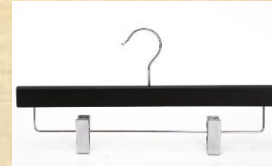

Color: Matte White

Bright chrome hook

Style #TW17GW

Size:17 "

Maple wood hanger top with notches & antislip
(43CM long,thickness:1.2CM)

Color: Glossy White

Bright chrome hook

Style #TW17N

Size:17 "

Beech wood hanger top with notches & antislip
(43CM long,thickness:1.2CM)

Color: Natural

Bright chrome hook

Style #BW14MB

14" Bottom

Maple wood hanger Size:35CM long, thickness:1.4CM
Bright Chrome hook /Bright Chrome clip

Color: Matte Black

Style #BW14GB

14" Bottom

Lotus wooden hanger Size:35CM long, thickness:1.4CM
Bright Chrome hook Bright Chrome clip

Color: Glossy Black

Style #BW14MW

14" Bottom

Lotus wooden hanger Size:35CM long, thickness:1.4CM
Bright Chrome hook Bright Chrome clip

Color: Matte White

Style #BW14GW

14" Bottom

Lotus wooden hanger Size:35CM long, thickness:1.4CM
Bright Chrome hook Bright Chrome clip

Color: Glossy White

Style #BW14N

14" Bottom

Beech Wooden hanger Size:35CM long, thickness:1.4CM
Bright Chrome hook Bright Chrome clip